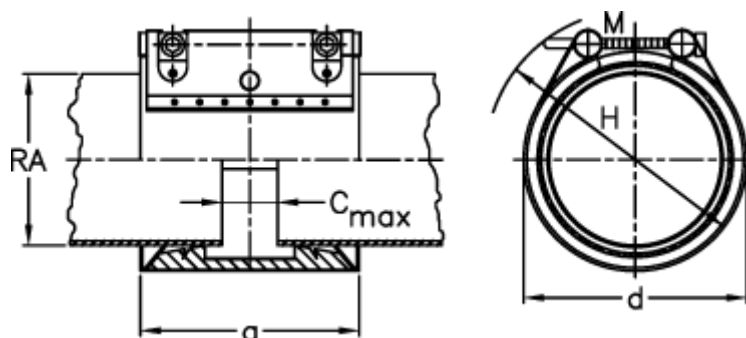

Data Sheet

Article number: 025748600323

Description: Norma Connect pipe coupling
GRIP E W5 Ø=323,9 NBR, 3 bar

Measures

a	= 142
C max with insertion band	= 35
d	= 355
H	= 385
M (screw)	= M16
Nominal pressure (bar)	= 6
RA	= 323.89999999999998
RA min-RA max	= 320,0-327,0

Weight a piece = 9.5